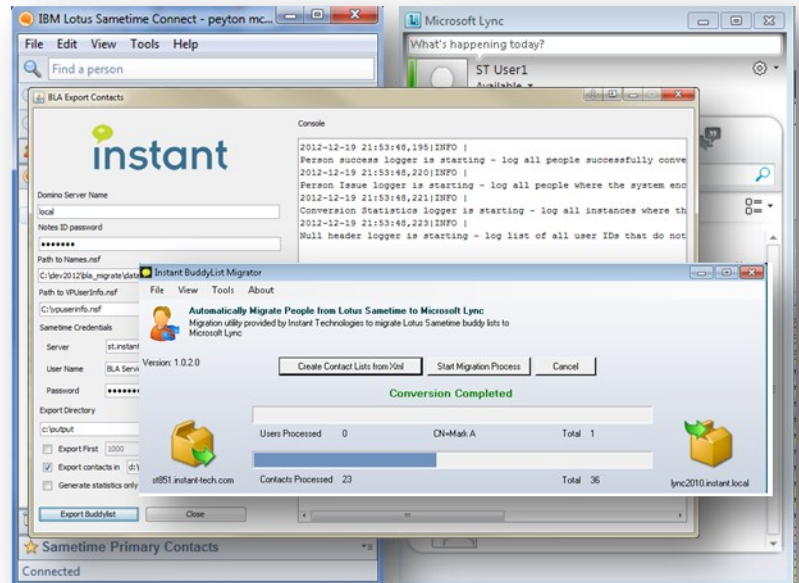

INSTANT BUDDY LIST MIGRATOR

Migrate IBM Lotus Sametime Buddy Lists to Microsoft Lync 2010

Your Business Dilemmas

Do you need to migrate IBM Sametime buddy lists into Microsoft Lync 2010?

Do you want to preserve your personal contact lists and group memberships as you migrate from IBM Sametime to Microsoft Lync?

Instant Solution: Instant Buddy List Migrator

Instant Buddy List Migrator simplifies and accelerates the process of platform migration from IBM Sametime to Microsoft Lync. Instant's solution automates the migration of personal contact lists and eliminates the need to rebuild groups and group memberships post-migration. In the event of a staged migration, Buddy List Migrator will also provide an application on both platforms to automatically update contact lists as people migrate between UC platforms.

How it Works

- ◆ Define the users to be processed
- ◆ User data is rendered as XML for transfer to Lync
- ◆ Instant Buddy List Migrator runs a servlet to call each user's live Sametime buddy lists
- ◆ Instant Buddy List Migrator recreates the Sametime buddy lists in Lync
- ◆ Generate pre-migration statistics to analyze data, contact list dynamics and usage of public and private groups
- ◆ Every action is logged and stored